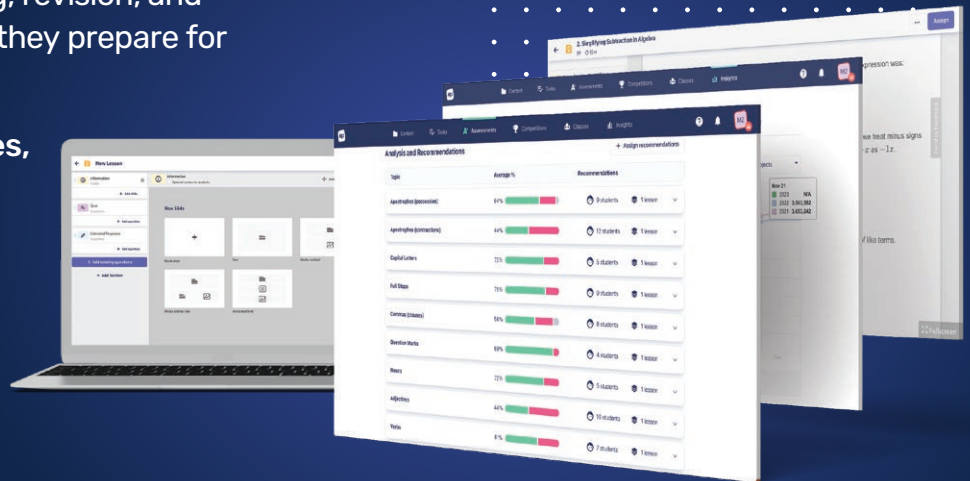

EP for Senior

EP for Senior is a comprehensive online solution designed to support Year 11 and 12 students with learning, revision, and assessment strategy as they prepare for their final exams.

We provide the resources, reports, and analytics, so teachers can focus on relationships and individualised support.

Comprehensive customisable content

- An extensive bank of curriculum-aligned lessons for Science, Maths, English and Languages that can be fully customised.
- Multi-modal content ensures that all learning styles are catered for.

Powerful assessment tools

- Automated, yet customisable EP assessments reduce teacher marking and provide valuable insights into student performance.

Insightful data and reporting

- All student achievement data is tracked and collated into intuitive and exportable reports.
- Interactive dashboard providing an overview of student learning, progress, and achievement.

Automatic next steps

- Differentiate your classroom with individualised learning pathways for students.

Always accessible

- Designed to support independent and instruction-based learning, EP is available whenever and wherever learning happens!

Personalised support

- Qualified teachers provide in-school consultancy and support on how to embed EP into your pedagogical approach.
- Around-the-clock email and in-app support.

[educationperfect.com](https://www.educationperfect.com)